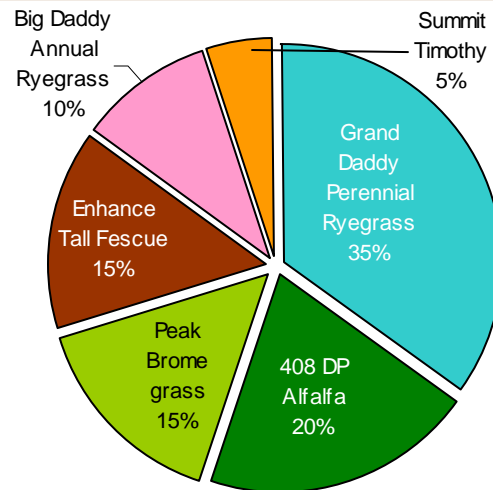

Professional Beef Pasture Mix

**Seeding Rate for Mixture:
18-20 lbs. Per Acre**

- ◆ Components are present in the proper ratios to provide optimum pasture
- ◆ Premium quality components selected for regional adaptation and performance
- ◆ Maximum production per acre
- ◆ Produces high-quality, balanced hay
- ◆ Good general pasture mixture