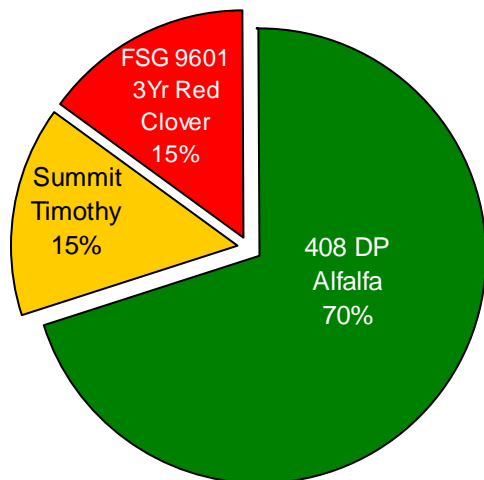

715 Hay & Pasture Forage Mix

Seeding Rate for Mixture: 18-20# Per Acre

- Great for waterways
- Great for terraces
- Great for headlands
- Great for ditches
- Great for permanent pastures
- Great for set-aside acres

408DP ALFALFA 10-15#/A

Dual Purpose alfalfa—hay or graze
Wide, deep-set crowns
Stands up to wheel traffic pressure
High yield potential

FSG 9601 RED CLOVER (3YR) 10-12#/A

Strong disease resistant package
Excellent for wetter and low fertile soil
High yields
Performs great under forage production or grazing

SUMMIT TIMOTHY 12-18#/A

Tall, leafy & fine-stemmed with good recovery
Early maturity with excellent palatability
Tolerates heavy clay soils & acid soils
Excellent grass to include with legumes

2541 Commerce Street
La Crosse, WI 54603