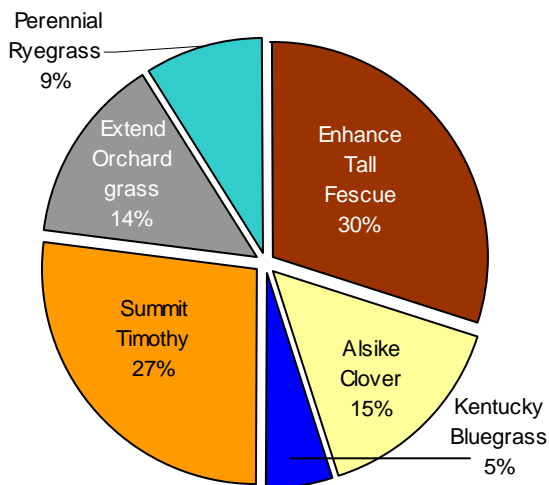

# Range Master

## Range Master

**Great for the farmer with livestock grazing needs.**

Seeding Rate for Mixture:  
30-40 lbs. Per Acre

- Great for waterways
- Great for terraces
- Great for headlands
- Great for ditches
- Great for permanent pastures
- Great for mixing with legumes
- Great for set-aside acres
- Great for bird nesting areas