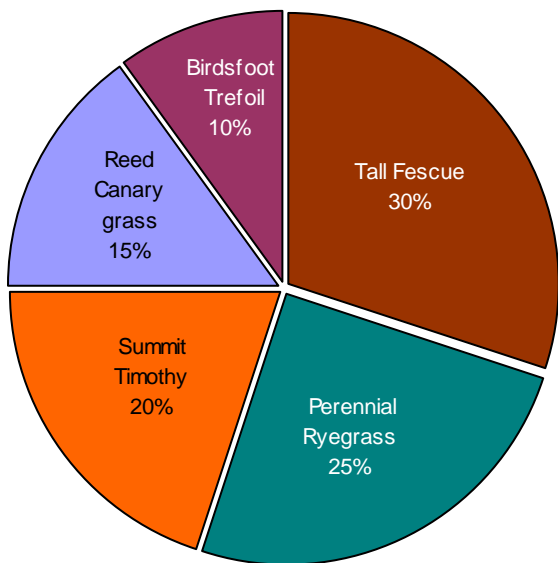

Waterway Mix

- Great for permanent pastures
- Great for mixing with legumes
- Great for set-aside acres
- Great for bird nesting areas
- Great for waterways
- Great for terraces
- Great for headlands
- Great for ditches

Seeding Rate for Mixture:
25-35 lbs. Per Acre

2541 Commerce Street
La Crosse, WI 54603

(608) 783-9560
(608) 783-9515—Fax
(800) 328-1909 - Watts
www.lftseed.com