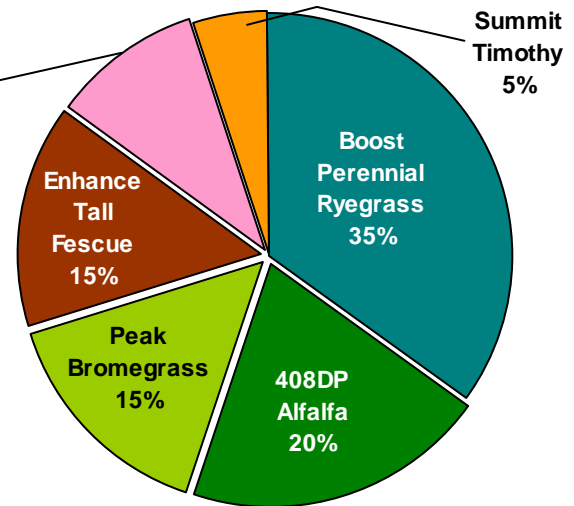

Professional Beef Pasture Mix

Big Daddy
Annual
Ryegrass
10%

**Seeding Rate for Mixture:
30-40 lbs. Per Acre**

- ◆ Components are present in the proper ratios to provide optimum pasture
- ◆ Premium quality components selected for regional adaptation and performance
- ◆ Maximum production per acre
- ◆ Produces high-quality, balanced hay
- ◆ Good general pasture mixture

Benefits

- Superior yield
- Excellent palatability
- High protein for maximum daily gain
- Non-toxic endophyte fescue for maximum performance
- Strong persistence and re-growth that withstands grazing pressure
- Excellent drought tolerance and winterhardiness
- Disease resistance