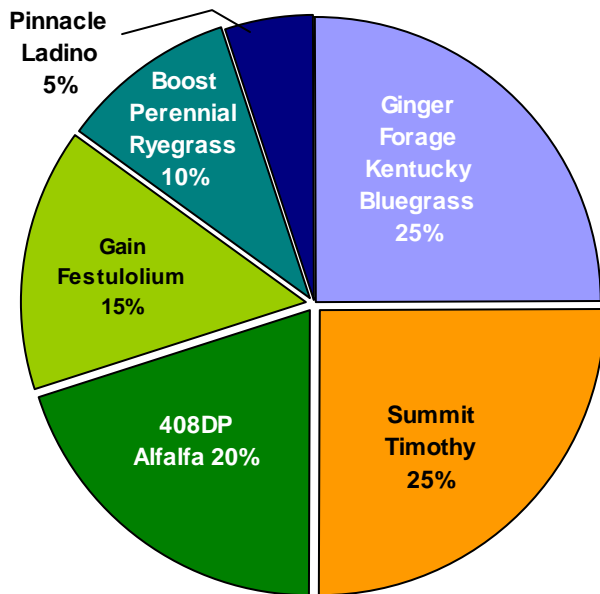

Dan Patch Horse Pasture Mix

- ◆ **Thoroughbred Hay & Pasture Mix**
- ◆ **Formula for Animals that Graze**
- ◆ **Leafy, Highly Palatable**
- ◆ **Establishes Early 1st Year**
- ◆ **Rapid Re-growth After Cutting**
- ◆ **Better Nutrition to Fight Stress**
- ◆ **Thrives Under Pressure Grazing**
- ◆ **Desirable Turf Density**
- ◆ **Grows Well in Variable Soil Types**
- ◆ **Superior Drought Resistance**
- ◆ **Winter Hardy for Long Rotation**
- ◆ **Seed in Spring or Late Summer**