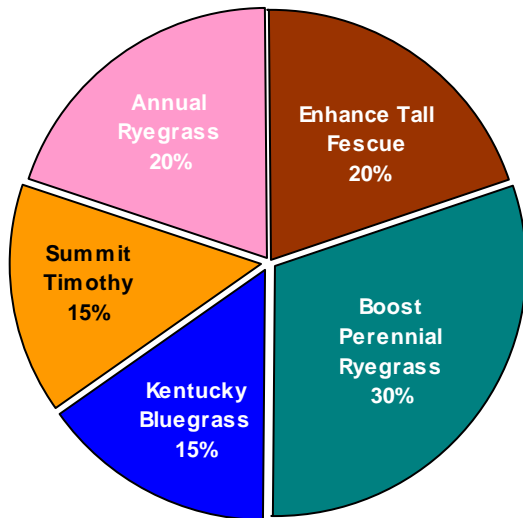

# Grass Mix #4

Seeding Rate for Mixture:  
25-30# Per Acre

**Grass Mix #4 is an excellent traffic tolerant mixture for use anywhere on your farmstead.**

- Great for waterways
- Great for terraces
- Great for headlands
- Great for ditches

- Great for permanent pastures
- Great for mixing with legumes
- Great for set-aside acres
- Great for bird nesting areas

2541 Commerce Street  
La Crosse, WI 54603

(608) 783-9560  
(608) 783-9515 - Fax  
(800) 328-1909 - Watts  
[www.lftseed.com](http://www.lftseed.com)