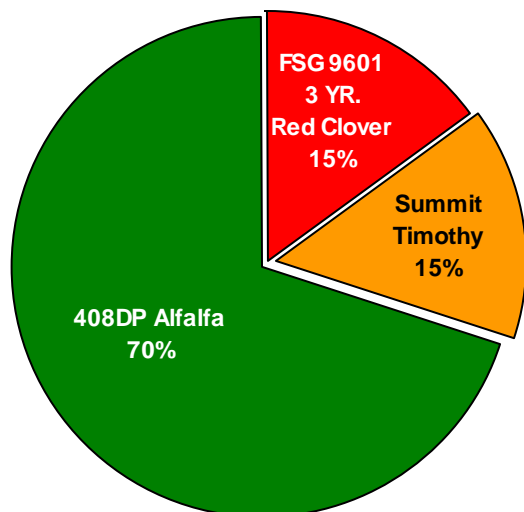

715 Hay & Pasture Forage Mix

Seeding Rate for Mixture: 18-20# Per Acre

- Great for waterways
- Great for terraces
- Great for headlands
- Great for ditches
- Great for permanent pastures
- Great for set-aside acres

408DP ALFALFA 10-15#/A

Dual Purpose alfalfa—hay or graze
Wide, deep-set crowns
Stands up to wheel traffic pressure
High yield potential

FSG 9601 RED CLOVER (3YR) 12-14#/A

Strong disease resistant package
Excellent for wetter and low fertile soil
High yields
Performs great under forage production or grazing

SUMMIT TIMOTHY 8-10#/A

Tall, leafy & fine-stemmed with good recovery
Early maturity with excellent palatability
Tolerates heavy clay soils & acid soils
Excellent grass to include with legumes

2541 Commerce Street
La Crosse, WI 54603