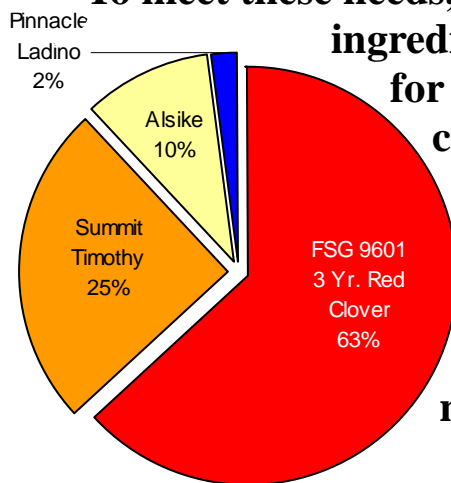

- Components are present in the proper ratios to provide optimum pasture
- Premium quality components selected for regional adaptation and performance
- Maximum production per acre
- Produces high-quality, balanced hay
- Good general pasture mixture

Clover Based Hay & Pasture Mixture was created to meet the needs of producers who want to optimize animal performance and maximize per acre return. It's also a good choice for hay producers who want a high-quality, balanced hay.

To meet these needs, we start with only the highest-quality ingredients. These species are carefully chosen for their regional adaptability and combined in the proper ratios to assure maximum pasture production.

This premium mixture, along with good management practices, will provide you with the best opportunity to optimize the return on your management investment.

Seeding Rate for Mixture: 16-18 lbs. Per Acre