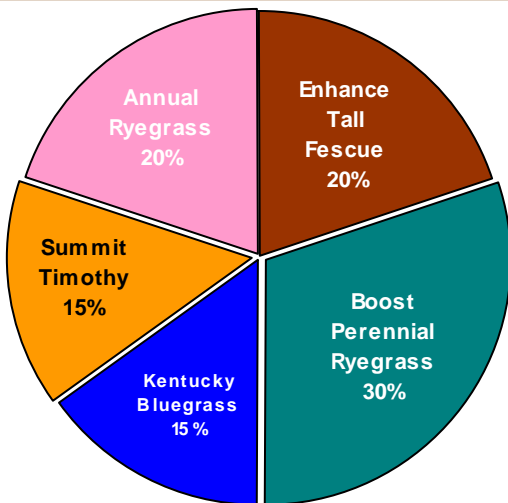

Grass Mix #4

25-30 lbs./Acre