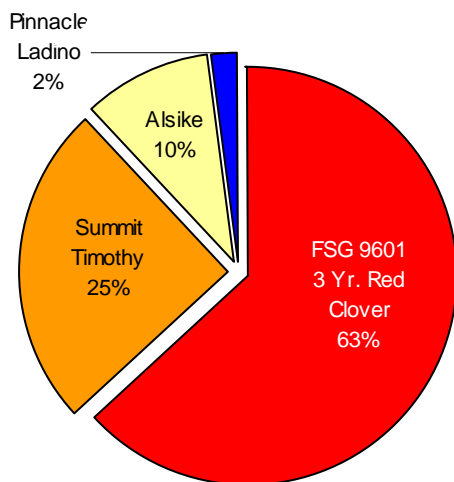

Clover Based Hay & Pasture Mix