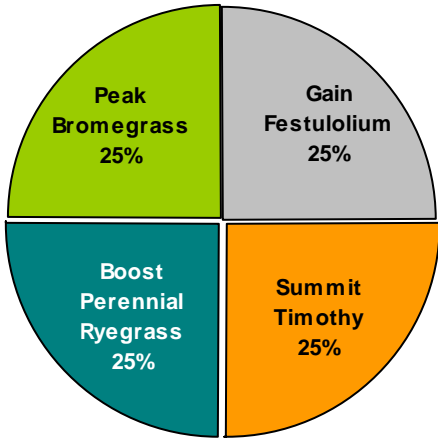

# Versagrass

25-30 lbs./Acre

# Range Master Mix

30-40 lbs./Acre