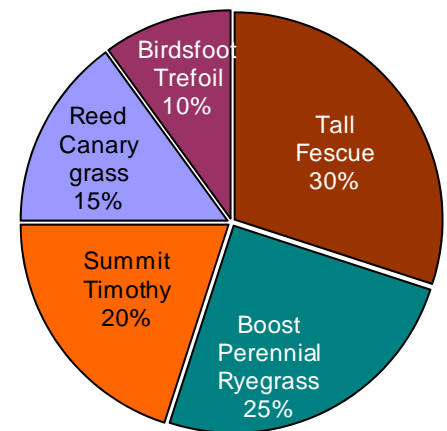

LC-Waterway Mixture