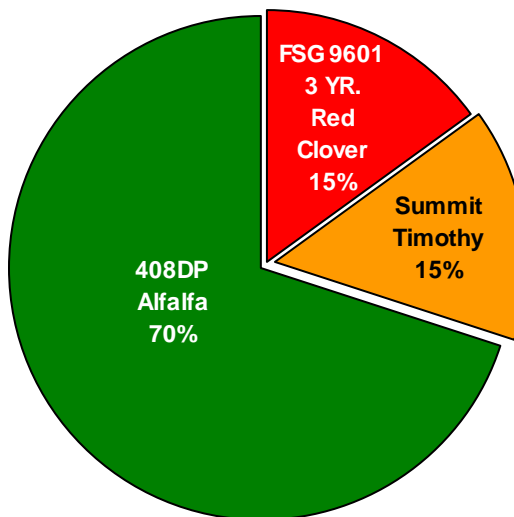

715 Hay & Pasture Forage Mix