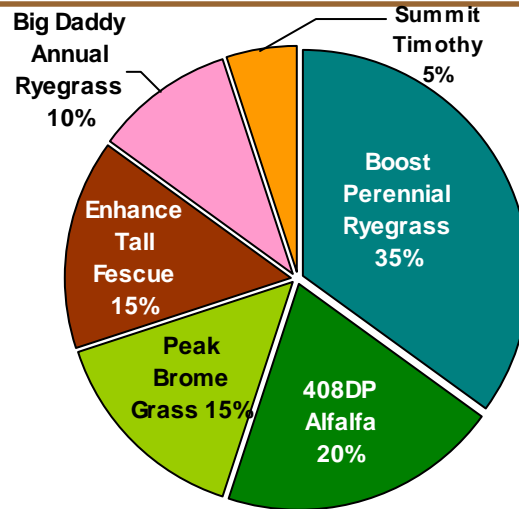

Beef Pasture Mix