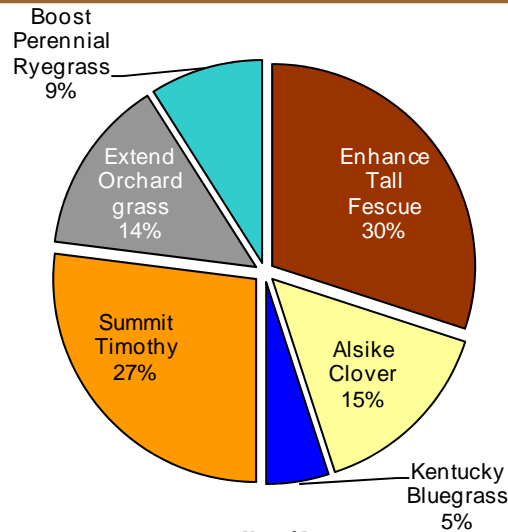

# Versagrass

25-30 lbs./Acre

# Range Master Mix

30-40 lbs./Acre