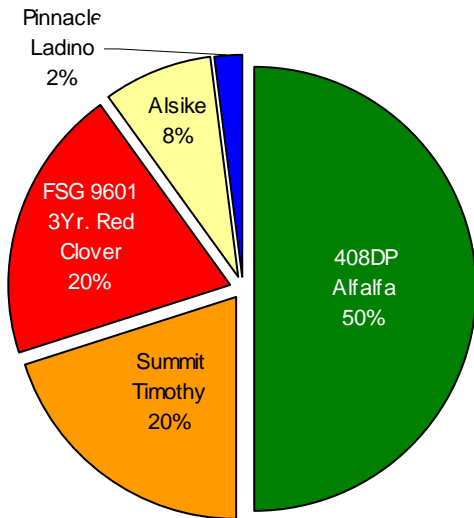

# Range Master Mix

30-40 lbs./Acre

# Grass Mix #4

25-30 lbs./Acre

2541 Commerce Street  
La Crosse, WI 54603

(608) 783-9560  
(608) 783-9515 - Fax  
(800) 328-1909 - Watts  
[www.lftseed.com](http://www.lftseed.com)

### Alfalfa Based Hay & Pasture Mix

18-20 lbs./Acre