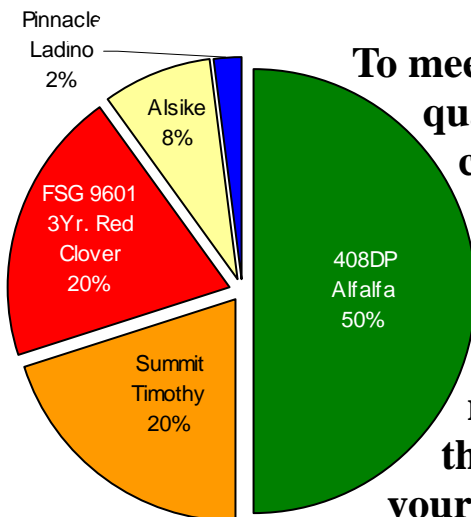

Alfalfa Based Hay & Pasture Mix

- ◆ Components are present in the proper ratios to provide optimum pasture
- ◆ Premium quality components selected for regional adaptation and performance
- ◆ Maximum production per acre
- ◆ Produces high-quality, balanced hay
- ◆ Good general pasture mixture

Alfalfa Based Hay & Pasture Mixture was created to meet the needs of producers who want to optimize animal performance and maximize per acre return. It's also a good choice for hay producers who want a high-quality, balanced hay.