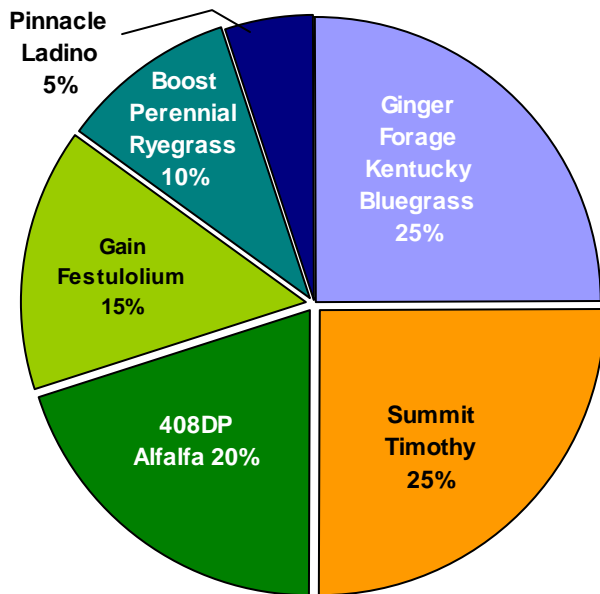

# Dan Patch Horse Pasture Mix

- ◆ **Thoroughbred Hay & Pasture Mix**
- ◆ **Formula for Animals that Graze**
- ◆ **Leafy, Highly Palatable**
- ◆ **Establishes Early 1st Year**
- ◆ **Rapid Re-growth After Cutting**
- ◆ **Better Nutrition to Fight Stress**
- ◆ **Thrives Under Pressure Grazing**
- ◆ **Desirable Turf Density**
- ◆ **Grows Well in Variable Soil Types**
- ◆ **Superior Drought Resistance**
- ◆ **Winter Hardy for Long Rotation**
- ◆ **Seed in Spring or Late Summer**