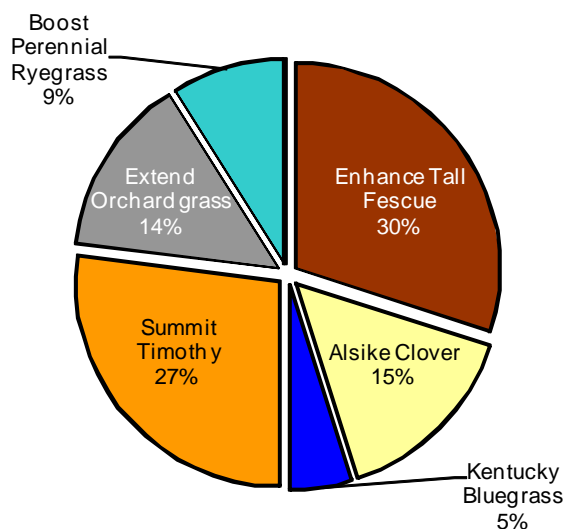

Range Master Mix

Range Master Mix
Great for the farmer with livestock grazing needs.

Seeding Rate for Mixture:
30-40 lbs. Per Acre

- Great for waterways
- Great for terraces
- Great for headlands
- Great for ditches
- Great for permanent pastures
- Great for mixing with legumes
- Great for set-aside acres
- Great for bird nesting areas