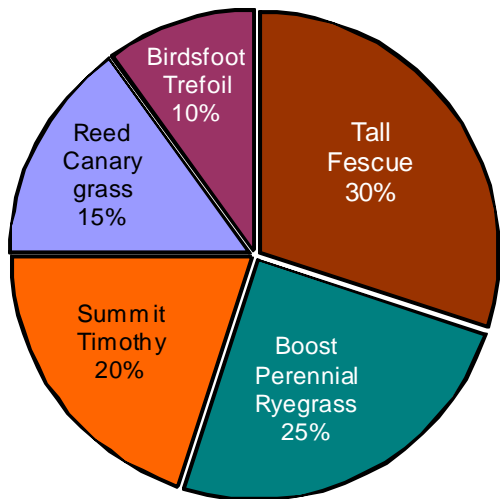

Waterway Mix

- Great for permanent pastures
- Great for mixing with legumes
- Great for set-aside acres
- Great for bird nesting areas
- Great for waterways
- Great for terraces
- Great for headlands
- Great for ditches